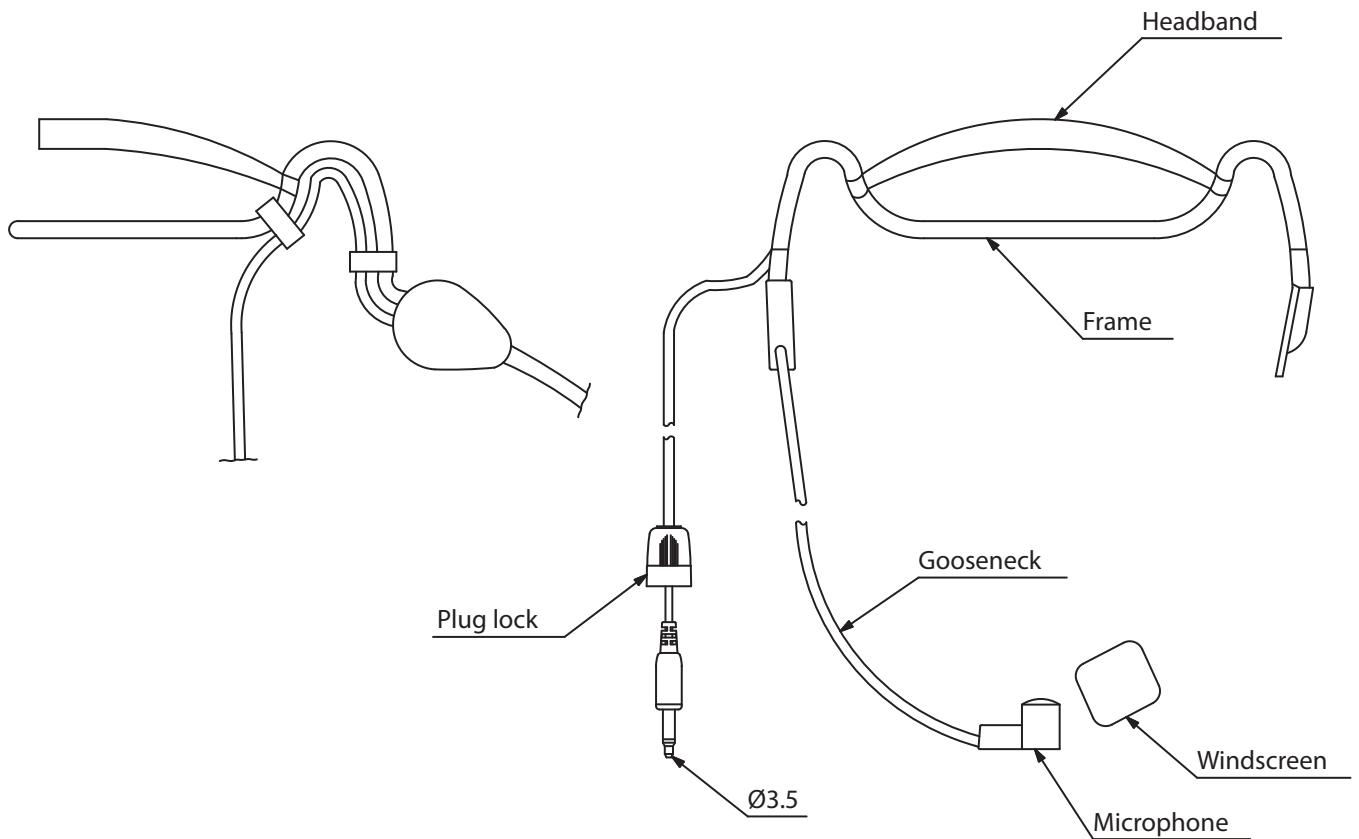

WH-4000A

HEAD SET MICROPHONE

Sports version of the WH-4000H Adjustable neckband Protection against the ingress of moisture Ideally suited for use in gyms and aerobics classes Unidirectional characteristics Electret condenser capsule Max. SPL: 120 dB Frequency Response: 80 Hz – 15 kHz ± 3 dB To use with WM-5325 or WM-D5200

Order no: WH-4000A

Specifications

Power source	supplied from beltpack unit
Connection	3.5 mm mini plug
Type	Electret condenser
Directivity	Unidirectional
Maximum SPL	120 dB
Cable length	1,30 m
Weight	50,0 g
Gross weight	0,18 kg
Finish	Stainless steel, Synthetic rubber, black

WH-4000A

HEAD SET MICROPHONE

Appearance

UNIT:mm

SCALE:1/2