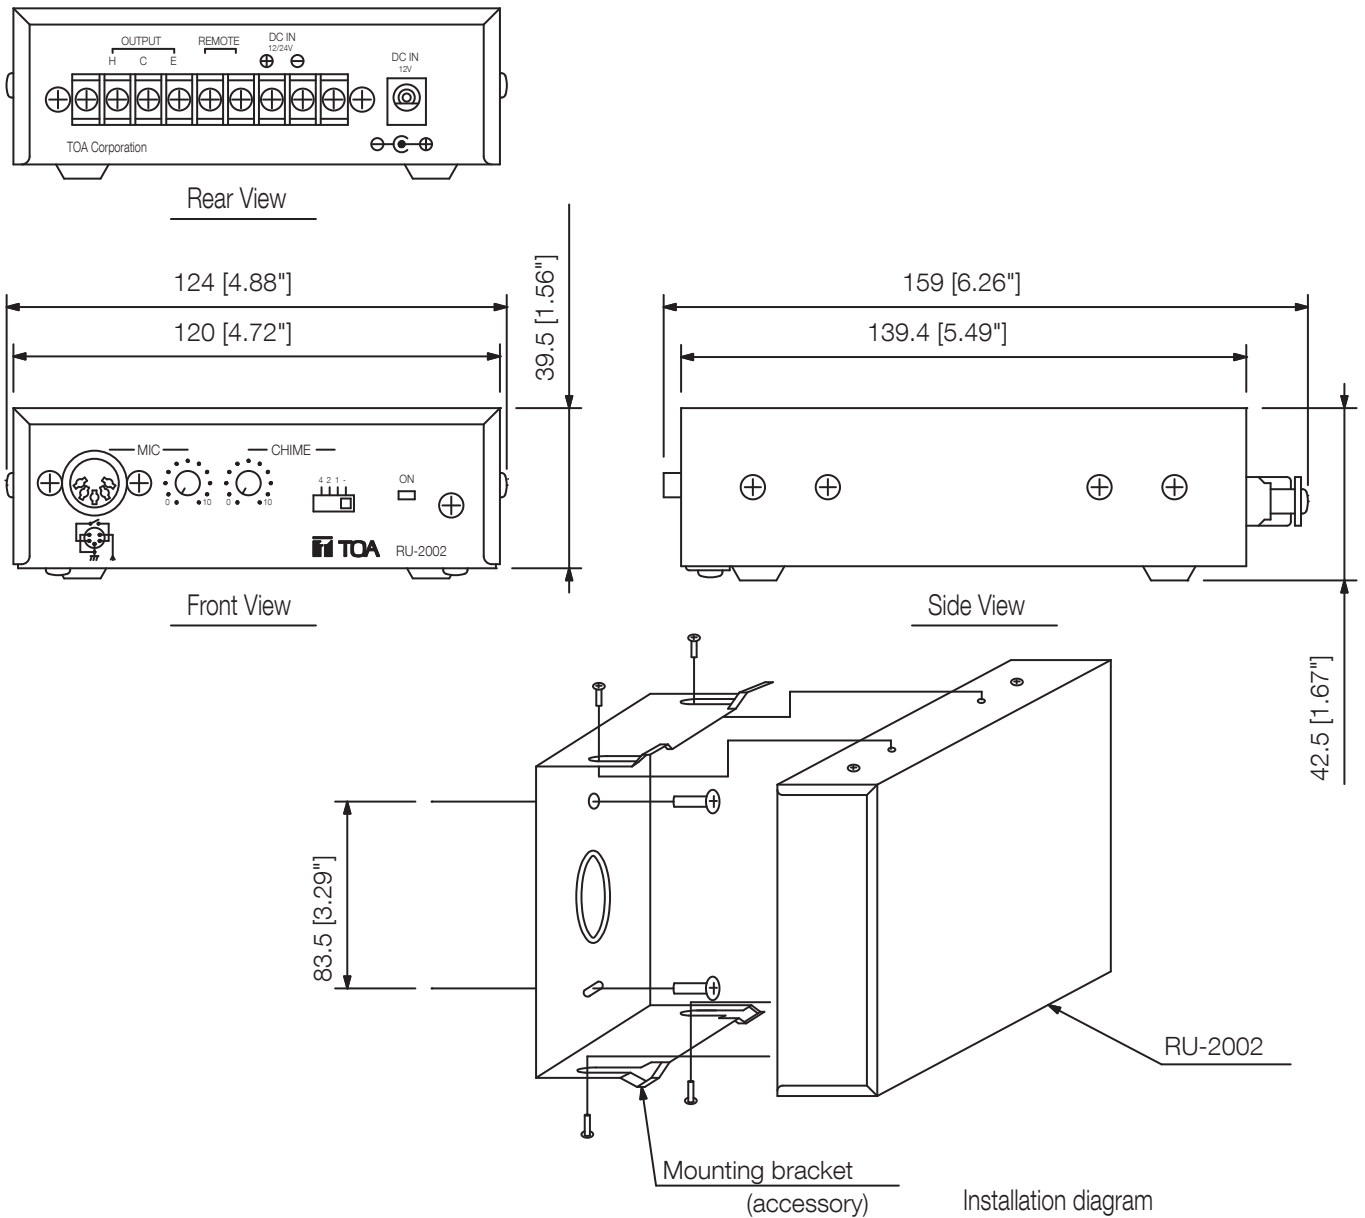

The RU-2002 is a microphone amplifier for the PM-660D Paging Microphone with a remote control switch and a 5-pin DIN socket. The power of the PM-660D's internal power amplifiers, and global speaker output can be remotely controlled from the RU-2002. The RU-2002 has an internal chime unit.

Order no: RU-2002
Alternative products: UP-MV-206

Specifications

Power source	12 - 24 V DC or AC Adapter
Inputs	-62 dB (1 kHz 0 dB = 1 V/Pa)
Outputs	0 dB V, 600 Ω, balanced
Weight	0,7 kg
Dimensions (W x H x D)	124 x 42,5 x 159 mm
Dimensions (ø x D)	x 159 mm
Gross weight	0,8 kg
Finish	black

Appearance

UNIT:mm SCALE:1/2