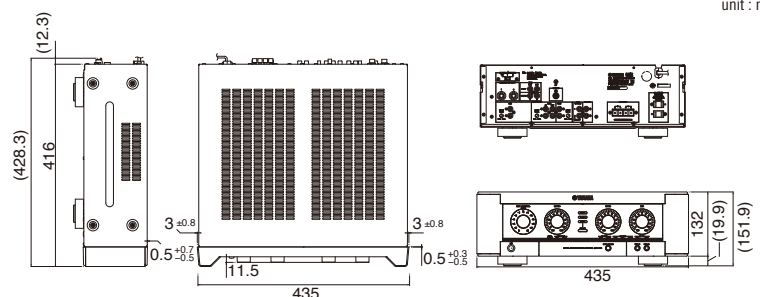

#### GENERAL SPECIFICATIONS

Model	KMA-1080	KMA-980
Maximum Output Power	200 W x 2 (8 ohms, 1 kHz, 10% THD)	150 W x 2 (8 ohms, 1 kHz, 10% THD)
Mic Inputs	3 (front); 2 (rear)	2 (front); 2 (rear)
Audio / Video Input Terminals	4 / 3	3 / 2
Speaker Terminals	2 sets	1 set
Pre Out Terminal	1	1
Echo Modes	3 (Normal/Wide/Spacious)	2 (Normal/Wide)
Howling Reduction Key	Slide switch	Slide switch
Total Harmonic Distortion (W x H x D)	0.1% (DVD etc. to sp out, 1 kHz, 80 W/8 ohms)	0.1% (DVD etc. to sp out, 1 kHz, 60 W/8 ohms)
Dimensions	435 x 150 x 416 mm	435 x 150 x 416 mm
Weight	11.3 kg	Weight 10.7 kg

#### DIMENSIONS (KMA-1080 / KMA-980)

unit : mm