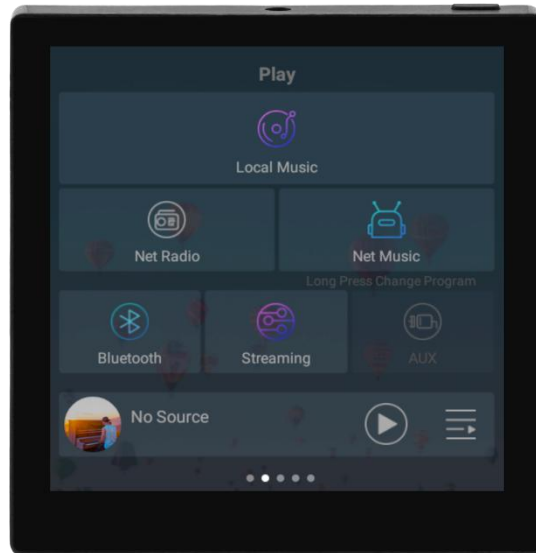

DM839 Network Talkback Music Player

Features

- With wireless talkback and music control center.
- Full screen design, 4-inch IPS LCD display screen, with superior screen ratio.
- Support WIFI connection, Bluetooth 5.0, power of $2 \times 10W/8 \Omega$.
- Abundant music modes: Local Music, Net Radio, a Third-party Music APP, BLUETOOTH, DLNA/Airplay wireless push, and AUX.
- Compatible with QQ Music, Kugou Music and other popular third-party music APPs.
- Support network system remote control, including playing host songs, timing tasks, fire alarm signals and audio streaming from the audio collector.
- Can log in SIP account to access network paging/talkback.
- Support Micro SD card and USB flash disk.
- Support talkback and call for multiple DM839 or DM858.
- Support RS485 control, AUX IN and OUT functions.
- Support doorbell linkage.

Description

DM839 is applicable to small venues such as apartments, villas, office rooms and retail shops. With 4" LCD touch screen, it can display functions very clearly with accurate control. It has abundant audio sources such as local music, net radio, music APP, BT, DLNA and AUX. It's quick and convenient to play music. It can be equipped with an infrared remote controller so that users can control the music easily